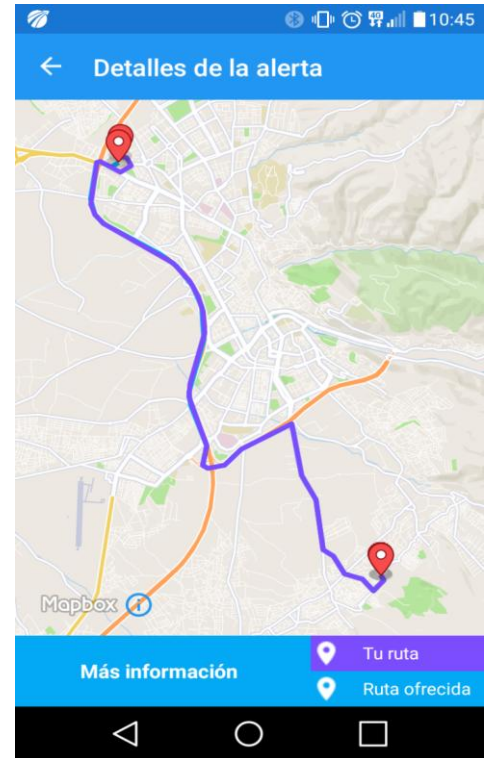

Taxi sharing

Only professional taxi drivers are able to post a taxi sharing offer.

The app will select the users with similar mobility habits to send the offer.