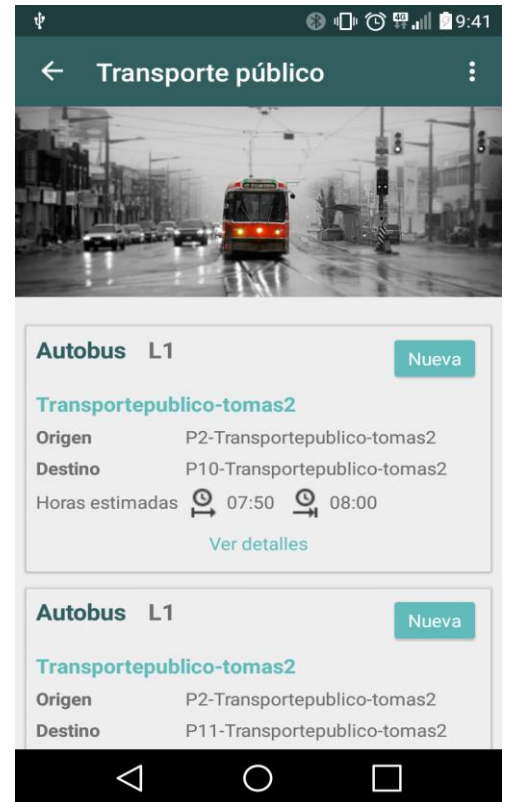

IRMAPP

Intelligent Route Management Application

Public transportation

Once the public transport database is implemented in a specific area, IRMAPP identifies public transport lines that allow the users to make their usual displacements. Then, a notification is sent to the user.

Transport companies can implement their own data making use of IRMAPP web.

Traffic alerts

All users are able to post a traffic alert.

The app will screen the real traffic alerts from the fake ones.

The user will receive a traffic alert 15 min before his/her habitual displacement, if it exists.

Only traffic alerts in the area of the user's movement are notified.

A way to get traffic information when a user needs it.