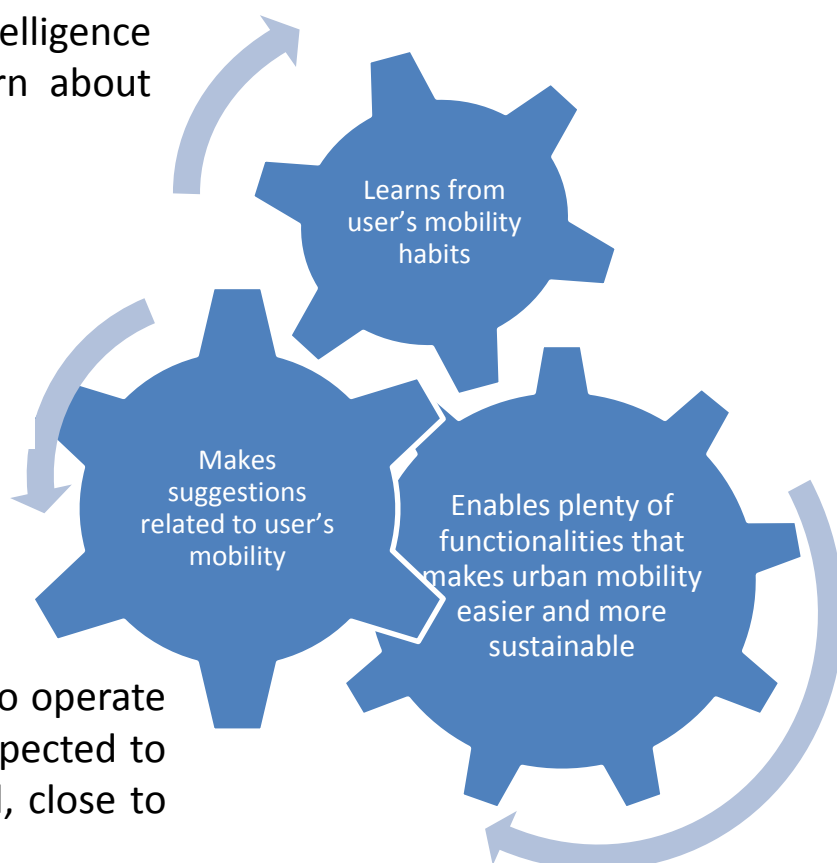

The mobile application is available for Android and iOS

Geolocation, artificial intelligence and big data are the main ingredients of IRMAPP

How does the application work?

IRMAPP is based on artificial intelligence algorithms, implemented to learn about the user's mobility habits.

An easy way to make your city smart and more sustainable!

IRMAPP has been implemented to operate worldwide. However its use is expected to be at the local and regional level, close to the user.

IRMAPP

Intelligent Route Management Application