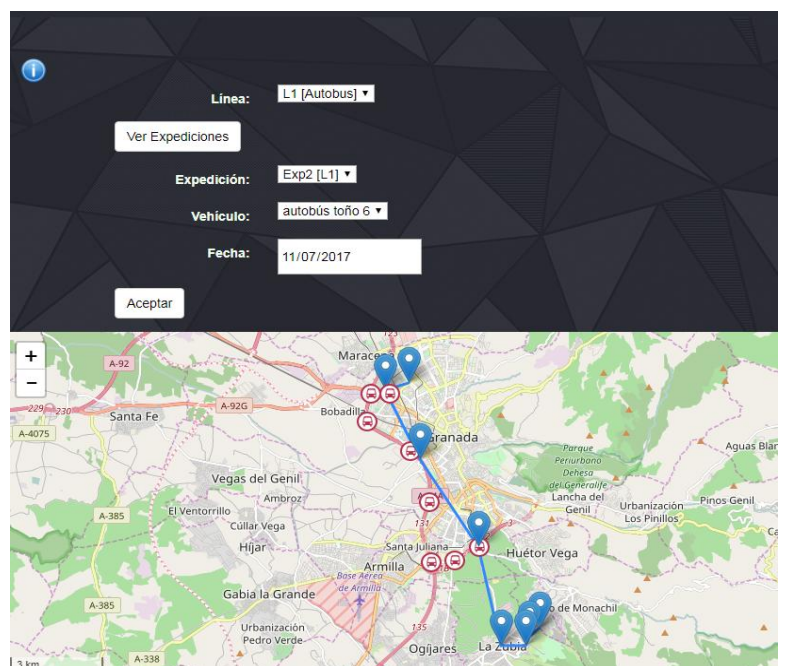

IRMAPP web provides services for the following professional profiles:

- Commercial clients
- Public organizations
- Companies with a vehicle fleet
- Public transportation companies
- Professional taxi drivers
- Mobility managers
- Common users that want to know their last positions

The available services are the following:

- Post geolocated ads
- Post public events
- Get global mobility reports
- Follow-up vehicle fleets and get reports of all fleet vehicle movements
- Enter the public transport company network
- Get transport efficiency analysis reports
- Personal mobility reports