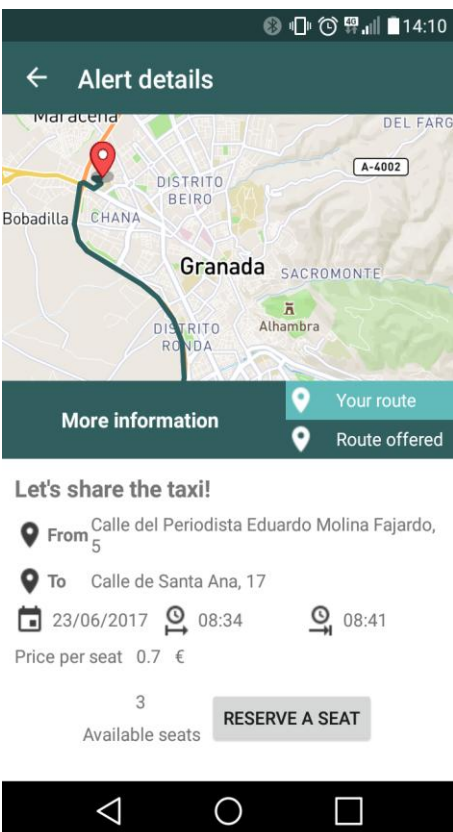

Taxi sharing

Only professional taxi drivers are able to post a taxi sharing offer.

The app will select the users with similar mobility habits to send the offer.