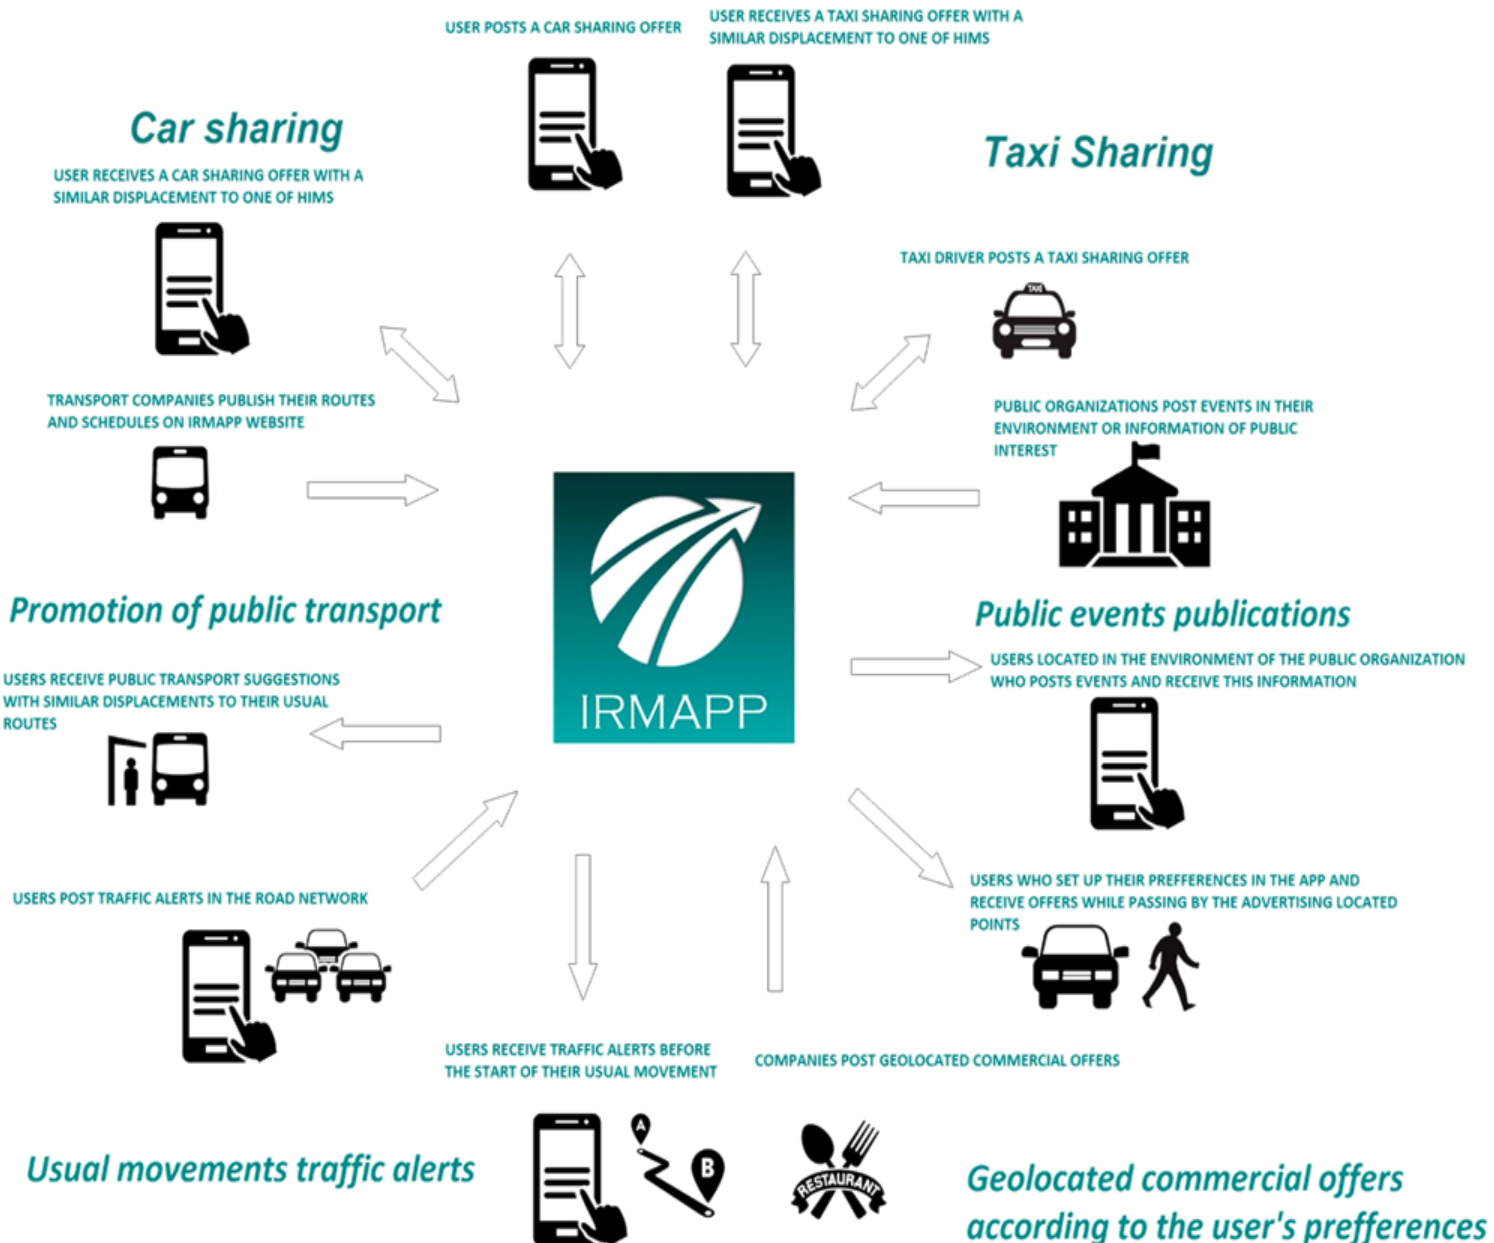

The mobile application is available for Android and iOS

Geolocation, artificial intelligence and big data are the main ingredients of IRMAPP

How does the application work?

IRMAPP is based on artificial intelligence algorithms, implemented to learn about the user's mobility habits.

An easy way to make your city smart and more sustainable!

IRMAPP has been implemented to operate worldwide. However its use is expected to be at the local and regional level, close to the user.

IRMAPP

Intelligent Route Management Application

IRMAPP for users

IRMAPP includes six groups of functions, free of charge, that are summarized as follows:

IRMAPP. AN EFFECTIVE WAY TO MAKE SUSTAINABLE YOUR MOBILITY!!!

Car sharing

Car sharing can be pro-active or interactive:

-PROACTIVE:

The app detects user's similar mobility habits and proposes sharing vehicle.

-INTERACTIVE:

The user proposes a route to share the vehicle and the app sends alerts to the users with similar mobility habits.